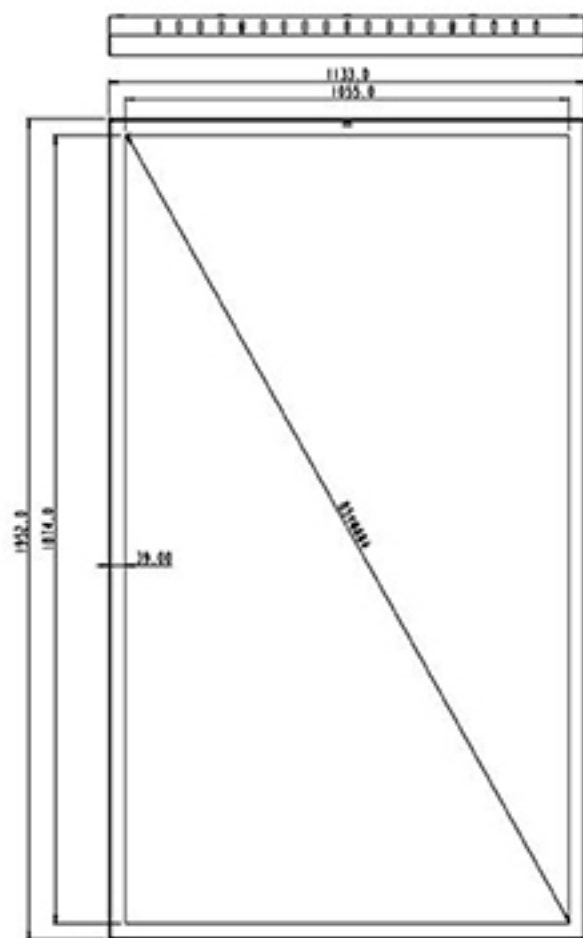

## II. Specifications

Product Technical Parameters							
Category			Maintenance-free Noise Free Outdoor Fan-cooling Wall-mounted Advertising Display				
Series Number		SD-SWOD32MF	SD-SWOD43FC MF	SD-SWOD49FC MF	SD-SWOD55FC MF	SD-SWOD75FC MF	SD-SWOD75FCM F
Highlight Display	Screen Size	32 Inch	43 Inch	49 Inch	55 Inch	75 Inch	85 Inch
	Resolution	1920*1080	1920*1080	1920*1080	3840*2160	3840*2160	3840*2160
	Max Brightness (nit)	3000	3000	3000	3000	3000	3000
	Display Size (mm)	699*393	942*530	1074*604	1210*681	1651*929	1874*1055
	Viewing Angle	178°(H)/ 178°(V)	178°(H)/ 178°(V)	178°(H)/ 178°(V)	178°(H)/ 178°(V)	178°(H)/ 178°(V)	178°(H)/ 178°(V)
	Brightness Control	Automatic Photosensitive	Automatic Photosensitive	Automatic Photosensitive	Automatic Photosensitive	Automatic Photosensitive	Automatic Photosensitive
	Theoretical life (Hours)	>50000	>50000	>50000	>50000	>50000	>50000
	Response Time	6ms (typ.)	6ms (typ.)	6ms (typ.)	6ms (typ.)	6ms (typ.)	6ms (typ.)
Machine Parameters	Landscape Dimension (H*W*T mm)	778*473*144.3	1022*610*144.3	1154*684*142.3	1291*762*144.3	1730*1008*160	1952*1133*93.3
	Power Supply	AC110-240V,± 10% 50/60Hz	AC110-240V,± 10% 50/60Hz	AC110-240V,± 10% 50/60Hz	AC110-240V,± 10% 50/60Hz	AC110-240V,± 10% 50/60Hz	AC110-240V,±1 0% 50/60Hz
	Cooling System	Inner loop	Inner loop	Inner loop	Inner loop	Inner loop	Inner loop
	Protection Level	IP65	IP65	IP65	IP65	IP65	IP65
Optional	Air Conditioner Cooling	It is recommended to choose an air conditioner cooling solution in extreme high temperature and low temperature environments.					
	Touch	10-point Projective Capacitive Touch Glass, 10-point Projective Capacitive Touch Film					
Basic Parameters of The Scheme		CPU		RK3288: Quad-core Cortex-A17 up to 1.8GHz			
		GPU		Mali-T764 GPU			
		RAM		DDR 2GB			

### III. Product Dimension

**32 INCH**

**43 INCH**

49 INCH

55 INCH

**75 INCH**

**85 INCH**