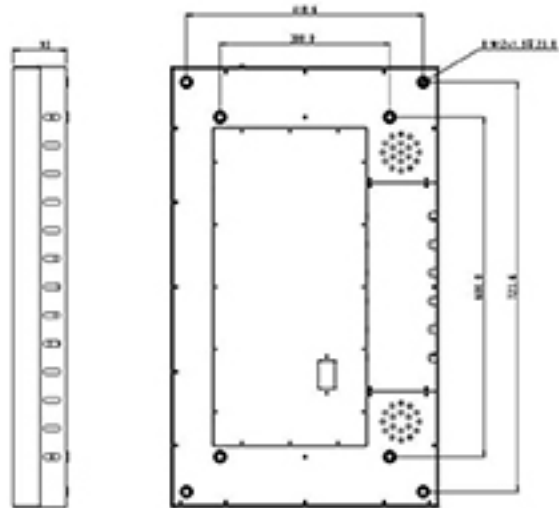

## II. Specifications

Product Technical Parameters							
Category			Maintenance-free Noise Free Outdoor Fan-cooling Wall-mounted Advertising Display				
Series Number		SD-SWOD32MF	SD-SWOD43FC MF	SD-SWOD49FC MF	SD-SWOD55FC MF	SD-SWOD75FC MF	SD-SWOD75FCM F
Highlight Display	Screen Size	32 Inch	43 Inch	49 Inch	55 Inch	75 Inch	85 Inch
	Resolution	1920*1080	1920*1080	1920*1080	3840*2160	3840*2160	3840*2160
	Max Brightness (nit)	3000	3000	3000	3000	3000	3000
	Display Size (mm)	699*393	942*530	1074*604	1210*681	1651*929	1874*1055
	Viewing Angle	178°(H)/ 178°(V)	178°(H)/ 178°(V)	178°(H)/ 178°(V)	178°(H)/ 178°(V)	178°(H)/ 178°(V)	178°(H)/ 178°(V)
	Brightness Control	Automatic Photosensitive	Automatic Photosensitive	Automatic Photosensitive	Automatic Photosensitive	Automatic Photosensitive	Automatic Photosensitive
	Theoretical life (Hours)	>50000	>50000	>50000	>50000	>50000	>50000
	Response Time	6ms (typ.)	6ms (typ.)	6ms (typ.)	6ms (typ.)	6ms (typ.)	6ms (typ.)
Machine Parameters	Landscape Dimension (H*W*T mm)	778*473*144.3	1022*610*144.3	1154*684*142.3	1291*762*144.3	1730*1008*160	1952*1133*93.3
	Power Supply	AC110-240V,± 10% 50/60Hz	AC110-240V,± 10% 50/60Hz	AC110-240V,± 10% 50/60Hz	AC110-240V,± 10% 50/60Hz	AC110-240V,± 10% 50/60Hz	AC110-240V,±1 0% 50/60Hz
	Cooling System	Inner loop	Inner loop	Inner loop	Inner loop	Inner loop	Inner loop
	Protection Level	IP65	IP65	IP65	IP65	IP65	IP65
Optional	Air Conditioner Cooling	It is recommended to choose an air conditioner cooling solution in extreme high temperature and low temperature environments.					
	Touch	10-point Projective Capacitive Touch Glass, 10-point Projective Capacitive Touch Film					
Basic Parameters of The Scheme		CPU		RK3288: Quad-core Cortex-A17 up to 1.8GHz			
		GPU		Mali-T764 GPU			
		RAM		DDR 2GB			

### III. Product Dimension

**32 INCH**

**43 INCH**

49 INCH

55 INCH

**75 INCH**

**85 INCH**