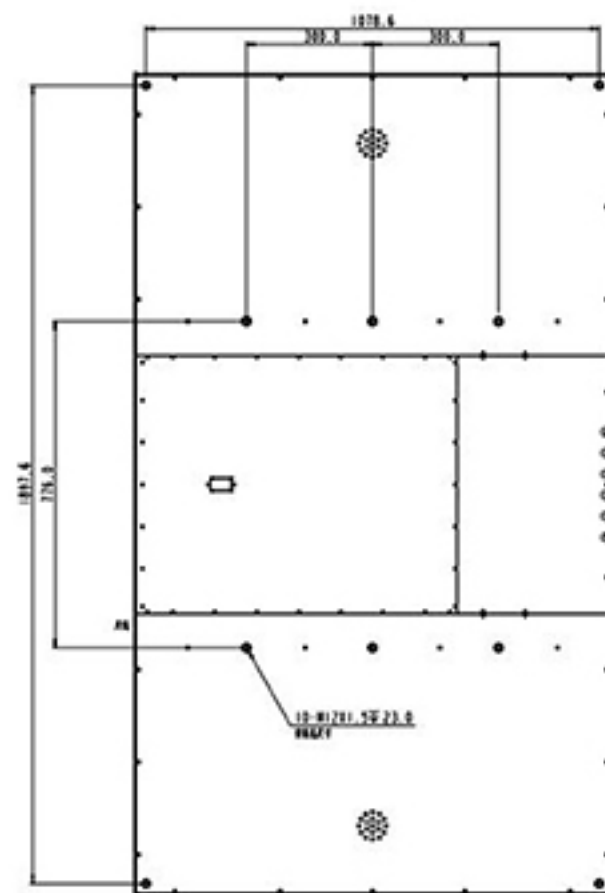

## II. Specifications

Product Technical Parameters							
Category			Maintenance-free Noise Free Outdoor Fan-cooling Wall-mounted Advertising Display				
Series Number		SD-SWOD32MF	SD-SWOD43FC MF	SD-SWOD49FC MF	SD-SWOD55FC MF	SD-SWOD75FC MF	SD-SWOD75FCM F
Highlight Display	Screen Size	32 Inch	43 Inch	49 Inch	55 Inch	75 Inch	85 Inch
	Resolution	1920*1080	1920*1080	1920*1080	3840*2160	3840*2160	3840*2160
	Max Brightness (nit)	3000	3000	3000	3000	3000	3000
	Display Size (mm)	699*393	942*530	1074*604	1210*681	1651*929	1874*1055
	Viewing Angle	178°(H)/ 178°(V)	178°(H)/ 178°(V)	178°(H)/ 178°(V)	178°(H)/ 178°(V)	178°(H)/ 178°(V)	178°(H)/ 178°(V)
	Brightness Control	Automatic Photosensitive	Automatic Photosensitive	Automatic Photosensitive	Automatic Photosensitive	Automatic Photosensitive	Automatic Photosensitive
	Theoretical life (Hours)	>50000	>50000	>50000	>50000	>50000	>50000
	Response Time	6ms (typ.)	6ms (typ.)	6ms (typ.)	6ms (typ.)	6ms (typ.)	6ms (typ.)
Machine Parameters	Landscape Dimension (H*W*T mm)	778*473*144.3	1022*610*144.3	1154*684*142.3	1291*762*144.3	1730*1008*160	1952*1133*93.3
	Power Supply	AC110-240V,± 10% 50/60Hz	AC110-240V,± 10% 50/60Hz	AC110-240V,± 10% 50/60Hz	AC110-240V,± 10% 50/60Hz	AC110-240V,± 10% 50/60Hz	AC110-240V,±1 0% 50/60Hz
	Cooling System	Inner loop	Inner loop	Inner loop	Inner loop	Inner loop	Inner loop
	Protection Level	IP65	IP65	IP65	IP65	IP65	IP65
Optional	Air Conditioner Cooling	It is recommended to choose an air conditioner cooling solution in extreme high temperature and low temperature environments.					
	Touch	10-point Projective Capacitive Touch Glass, 10-point Projective Capacitive Touch Film					
Basic Parameters of The Scheme		CPU		RK3288: Quad-core Cortex-A17 up to 1.8GHz			
		GPU		Mali-T764 GPU			
		RAM		DDR 2GB			

### III. Product Dimension

**32 INCH**

**43 INCH**

49 INCH

55 INCH

**75 INCH**

**85 INCH**