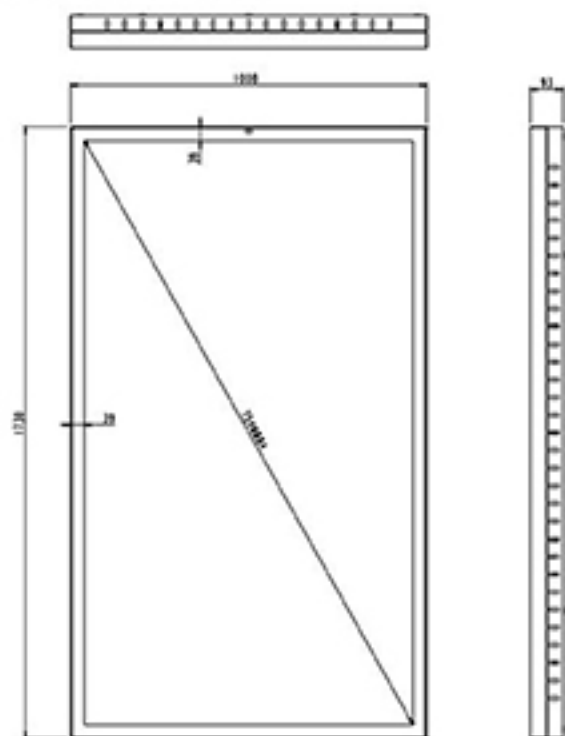

## II. Specifications

Product Technical Parameters							
Category			Maintenance-free Noise Free Outdoor Fan-cooling Wall-mounted Advertising Display				
Series Number		SD-SWOD32MF	SD-SWOD43FC MF	SD-SWOD49FC MF	SD-SWOD55FC MF	SD-SWOD75FC MF	SD-SWOD75FCM F
Highlight Display	Screen Size	32 Inch	43 Inch	49 Inch	55 Inch	75 Inch	85 Inch
	Resolution	1920*1080	1920*1080	1920*1080	3840*2160	3840*2160	3840*2160
	Max Brightness (nit)	3000	3000	3000	3000	3000	3000
	Display Size (mm)	699*393	942*530	1074*604	1210*681	1651*929	1874*1055
	Viewing Angle	178°(H)/ 178°(V)	178°(H)/ 178°(V)	178°(H)/ 178°(V)	178°(H)/ 178°(V)	178°(H)/ 178°(V)	178°(H)/ 178°(V)
	Brightness Control	Automatic Photosensitive	Automatic Photosensitive	Automatic Photosensitive	Automatic Photosensitive	Automatic Photosensitive	Automatic Photosensitive
	Theoretical life (Hours)	>50000	>50000	>50000	>50000	>50000	>50000
	Response Time	6ms (typ.)	6ms (typ.)	6ms (typ.)	6ms (typ.)	6ms (typ.)	6ms (typ.)
Machine Parameters	Landscape Dimension (H*W*T mm)	778*473*144.3	1022*610*144.3	1154*684*142.3	1291*762*144.3	1730*1008*160	1952*1133*93.3
	Power Supply	AC110-240V,± 10% 50/60Hz	AC110-240V,± 10% 50/60Hz	AC110-240V,± 10% 50/60Hz	AC110-240V,± 10% 50/60Hz	AC110-240V,± 10% 50/60Hz	AC110-240V,±1 0% 50/60Hz
	Cooling System	Inner loop	Inner loop	Inner loop	Inner loop	Inner loop	Inner loop
	Protection Level	IP65	IP65	IP65	IP65	IP65	IP65
Optional	Air Conditioner Cooling	It is recommended to choose an air conditioner cooling solution in extreme high temperature and low temperature environments.					
	Touch	10-point Projective Capacitive Touch Glass, 10-point Projective Capacitive Touch Film					
Basic Parameters of The Scheme		CPU		RK3288: Quad-core Cortex-A17 up to 1.8GHz			
		GPU		Mali-T764 GPU			
		RAM		DDR 2GB			

### III. Product Dimension

**32 INCH**

**43 INCH**

49 INCH

55 INCH

**75 INCH**

**85 INCH**