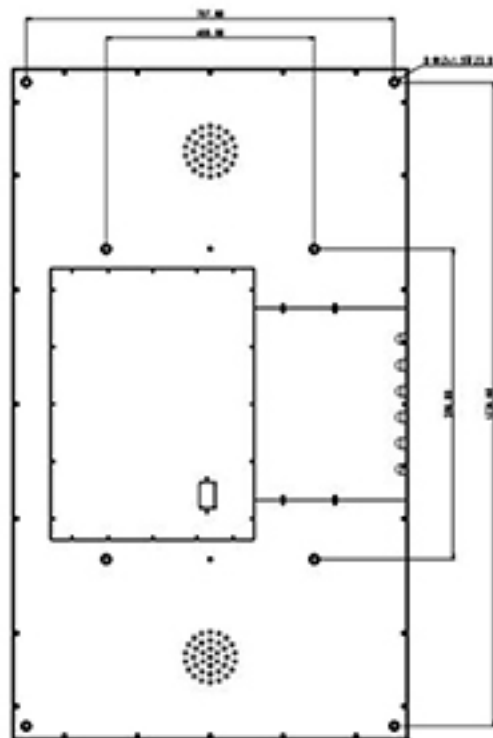

## II. Specifications

Product Technical Parameters							
Category			Maintenance-free Noise Free Outdoor Fan-cooling Wall-mounted Advertising Display				
Series Number		SD-SWOD32MF	SD-SWOD43FC MF	SD-SWOD49FC MF	SD-SWOD55FC MF	SD-SWOD75FC MF	SD-SWOD75FCM F
Highlight Display	Screen Size	32 Inch	43 Inch	49 Inch	55 Inch	75 Inch	85 Inch
	Resolution	1920*1080	1920*1080	1920*1080	3840*2160	3840*2160	3840*2160
	Max Brightness (nit)	3000	3000	3000	3000	3000	3000
	Display Size (mm)	699*393	942*530	1074*604	1210*681	1651*929	1874*1055
	Viewing Angle	178°(H)/ 178°(V)	178°(H)/ 178°(V)	178°(H)/ 178°(V)	178°(H)/ 178°(V)	178°(H)/ 178°(V)	178°(H)/ 178°(V)
	Brightness Control	Automatic Photosensitive	Automatic Photosensitive	Automatic Photosensitive	Automatic Photosensitive	Automatic Photosensitive	Automatic Photosensitive
	Theoretical life (Hours)	>50000	>50000	>50000	>50000	>50000	>50000
	Response Time	6ms (typ.)	6ms (typ.)	6ms (typ.)	6ms (typ.)	6ms (typ.)	6ms (typ.)
Machine Parameters	Landscape Dimension (H*W*T mm)	778*473*144.3	1022*610*144.3	1154*684*142.3	1291*762*144.3	1730*1008*160	1952*1133*93.3
	Power Supply	AC110-240V,± 10% 50/60Hz	AC110-240V,± 10% 50/60Hz	AC110-240V,± 10% 50/60Hz	AC110-240V,± 10% 50/60Hz	AC110-240V,± 10% 50/60Hz	AC110-240V,±1 0% 50/60Hz
	Cooling System	Inner loop	Inner loop	Inner loop	Inner loop	Inner loop	Inner loop
	Protection Level	IP65	IP65	IP65	IP65	IP65	IP65
Optional	Air Conditioner Cooling	It is recommended to choose an air conditioner cooling solution in extreme high temperature and low temperature environments.					
	Touch	10-point Projective Capacitive Touch Glass, 10-point Projective Capacitive Touch Film					
Basic Parameters of The Scheme		CPU		RK3288: Quad-core Cortex-A17 up to 1.8GHz			
		GPU		Mali-T764 GPU			
		RAM		DDR 2GB			

### III. Product Dimension

**32 INCH**

**43 INCH**

49 INCH

55 INCH

**75 INCH**

**85 INCH**