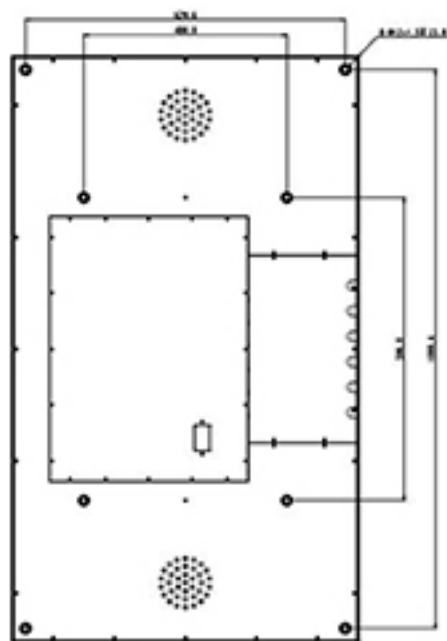

	ROM	EMMC 8G (16G/32G/64G Optional)
	OS	Android7.1
	Network Support	Standard Configuration: Ethernet, Wireless WiFi2.4G Optional: 3G/4G
Input & Output Interface	USB Port	2 PCS
	RJ45	1 PCS
	TF Card Slot	1 PCS
	Speakers	IP67 waterproof speaker 4 Ω 8W
	HDMI Output	1 PCS
Support Media Format	Video Format	RM/RMVB, MKV, TS, FLV, AVI, VOB, MOV, WMV, MP4, ETC.
	Image Format	BMP, JPEG, PNG, GIF, ETC.
	Audio Format	MP3, WMA
Structure	Appearance Material	The machine shell is made of 6063-T5 aluminum alloy, and the outer frame surface is fluorocarbon sprayed aluminum alloy. It has novel appearance, generous, strong texture, not easy to corrosion, oxidation resistance and no color loss. The compact design of the all-aluminum body is more than 30% lighter than the traditional machine.
	Glass	Explosion-proof glass, optical binding
Electric Control	Switching Power Supply	Industrial grade power supply
	Waterproof Speaker	IP67 waterproof speaker 4 Ω 8W
	Lightning Protector	Three-level lightning protection
	Leakage Protector	Anti-leakage
	Timer	Customized timer can be set according to day, week and month.
Cooling System	Inner loop	Fanless silent design, suitable for different environments
Environmental Factor	Operating Temperature:	Fan-cooling: -10°C to +50°C;
	Working Humidity	5%~95%
	Operating Voltage	AC 220V/50Hz

### III. Product Dimension

**32 INCH**

**43 INCH**

49 INCH

55 INCH

**75 INCH**

**85 INCH**