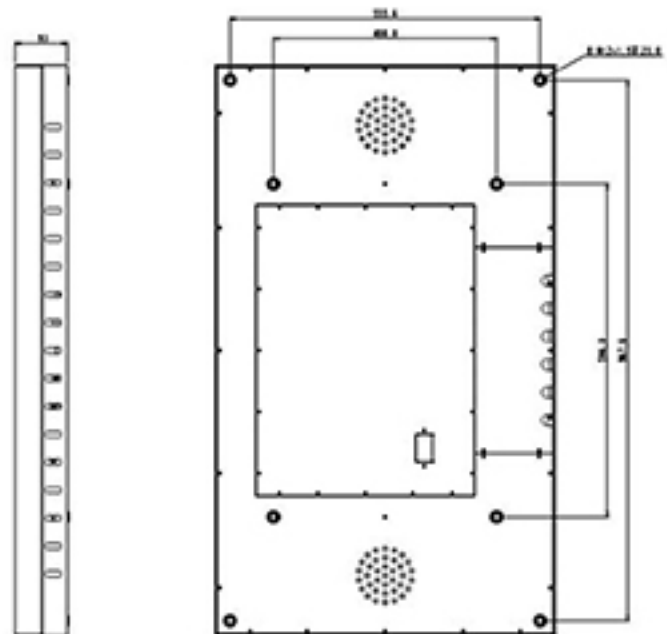

## II. Specifications

Product Technical Parameters							
Category			Maintenance-free Noise Free Outdoor Fan-cooling Wall-mounted Advertising Display				
Series Number		SD-SWOD32MF	SD-SWOD43FC MF	SD-SWOD49FC MF	SD-SWOD55FC MF	SD-SWOD75FC MF	SD-SWOD75FCM F
Highlight Display	Screen Size	32 Inch	43 Inch	49 Inch	55 Inch	75 Inch	85 Inch
	Resolution	1920*1080	1920*1080	1920*1080	3840*2160	3840*2160	3840*2160
	Max Brightness (nit)	3000	3000	3000	3000	3000	3000
	Display Size (mm)	699*393	942*530	1074*604	1210*681	1651*929	1874*1055
	Viewing Angle	178°(H)/ 178°(V)	178°(H)/ 178°(V)	178°(H)/ 178°(V)	178°(H)/ 178°(V)	178°(H)/ 178°(V)	178°(H)/ 178°(V)
	Brightness Control	Automatic Photosensitive	Automatic Photosensitive	Automatic Photosensitive	Automatic Photosensitive	Automatic Photosensitive	Automatic Photosensitive
	Theoretical life (Hours)	>50000	>50000	>50000	>50000	>50000	>50000
	Response Time	6ms (typ.)	6ms (typ.)	6ms (typ.)	6ms (typ.)	6ms (typ.)	6ms (typ.)
Machine Parameters	Landscape Dimension (H*W*T mm)	778*473*144.3	1022*610*144.3	1154*684*142.3	1291*762*144.3	1730*1008*160	1952*1133*93.3
	Power Supply	AC110-240V,± 10% 50/60Hz	AC110-240V,± 10% 50/60Hz	AC110-240V,± 10% 50/60Hz	AC110-240V,± 10% 50/60Hz	AC110-240V,± 10% 50/60Hz	AC110-240V,±1 0% 50/60Hz
	Cooling System	Inner loop	Inner loop	Inner loop	Inner loop	Inner loop	Inner loop
	Protection Level	IP65	IP65	IP65	IP65	IP65	IP65
Optional	Air Conditioner Cooling	It is recommended to choose an air conditioner cooling solution in extreme high temperature and low temperature environments.					
	Touch	10-point Projective Capacitive Touch Glass, 10-point Projective Capacitive Touch Film					
Basic Parameters of The Scheme		CPU		RK3288: Quad-core Cortex-A17 up to 1.8GHz			
		GPU		Mali-T764 GPU			
		RAM		DDR 2GB			

### III. Product Dimension

**32 INCH**

**43 INCH**

49 INCH

55 INCH

**75 INCH**

**85 INCH**